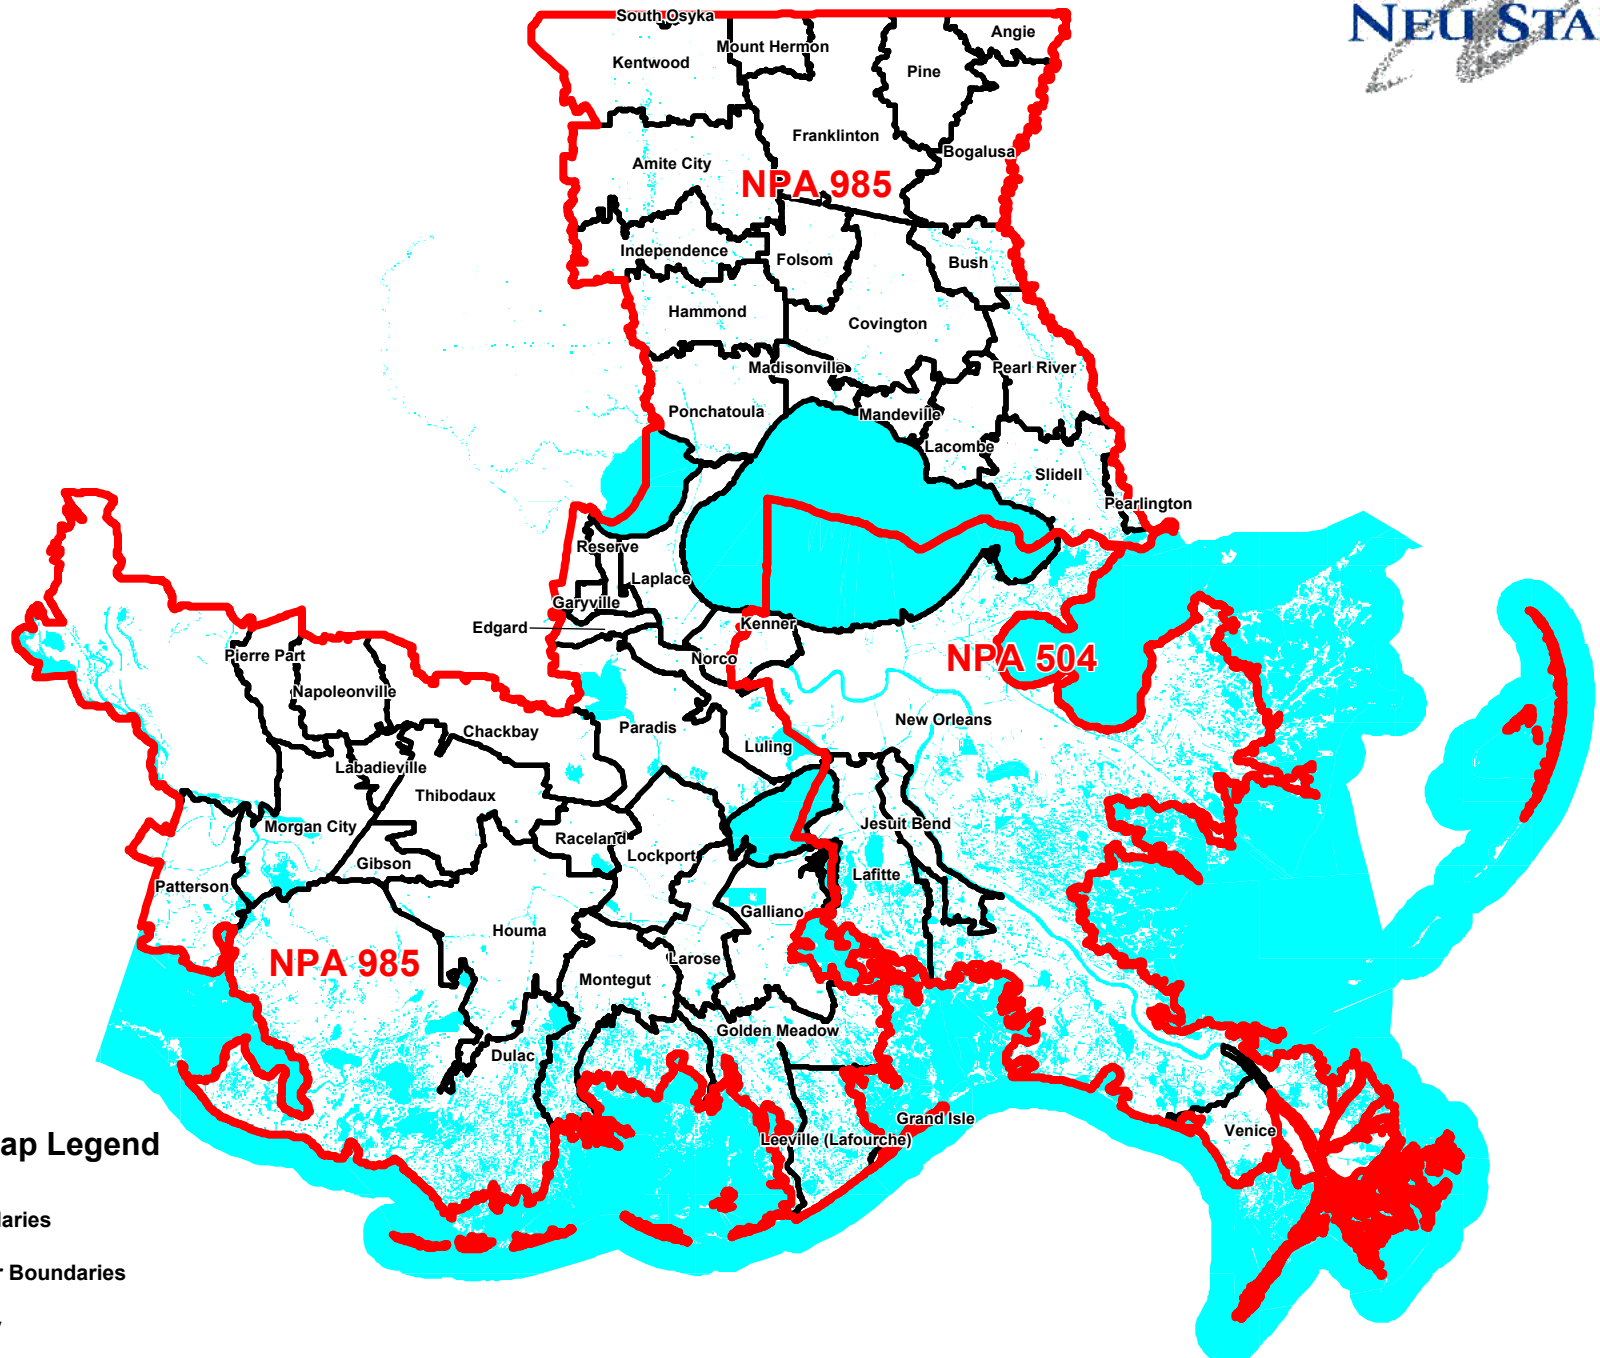

NPA 504/985 RCC and Boundary Realignment Map

NPA 504/985 Map Legend

-  NPA Boundaries
-  Rate Center Boundaries
-  Water Body